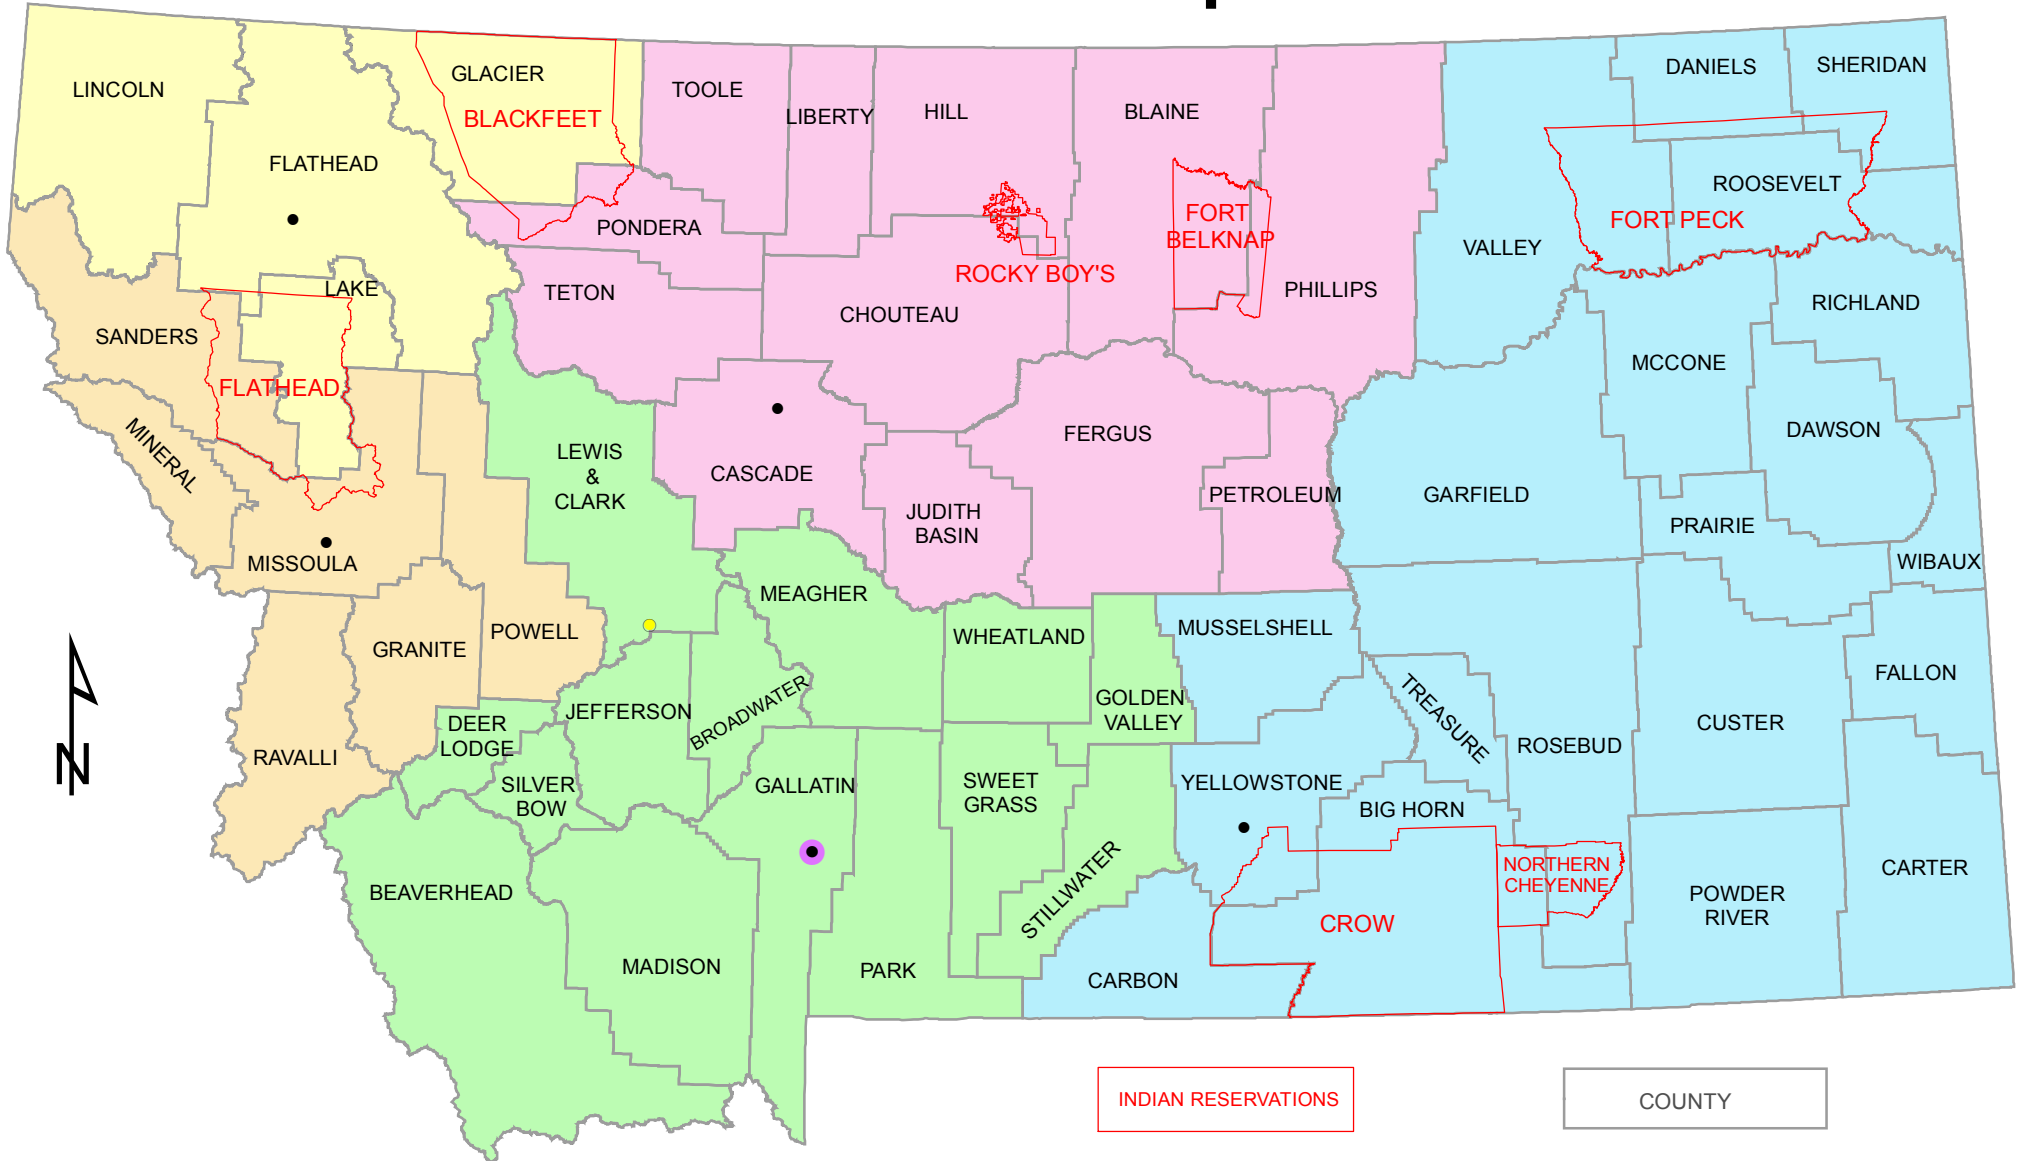

USDA Rural Development

INDIAN RESERVATIONS

COUNTY

Kalispell Area Office
406-756-2005

Helena Sub-Area Office
406-449-5000 ext 4

Great Falls Area Office
406-727-7580 ext 4

• Area Offices
• Sub-Area Office

Missoula Area Office
406-829-3395 ext 4